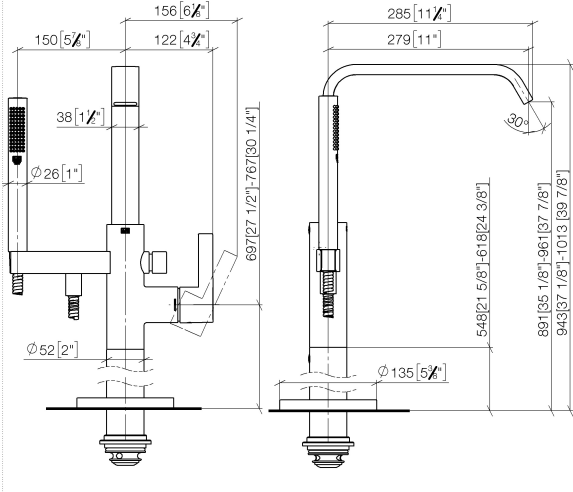

**IMO Single-lever bath mixer with stand pipe for free-standing assembly with hand shower set - Chrome**

IMO

25 863 671

- 279mm projection
- spout: cascade
- Hand shower: COMPACT RAIN, max. flow rate 6.8 l/min (at 3 bar)
- bar-type hand shower with anti-scale system
- wall bracket
- automatic bath/shower diverter
- total height 943 - 1013 mm
- stand pipe height 548 - 618 mm
- height up to aerator 891 – 961 mm
- metal shower hose 1250mm with integrated anti-twist protection
- max. flow for complete hand shower set 6.8 l/min
- slide-on rosettes Ø 135 mm

	Chrome	25 863 671-00
	Brushed Platinum	25 863 671-06
	Dark Chrome	25 863 671-19
	Matte Black	25 863 671-33
	Brushed Chrome	25 863 671-93
	Brushed Dark Platinum	25 863 671-99

**IMO Single-lever bath mixer with stand pipe for free-standing assembly with hand shower set - Chrome**

IMO

25 863 671

mm [inches]

**Flow rate chart**